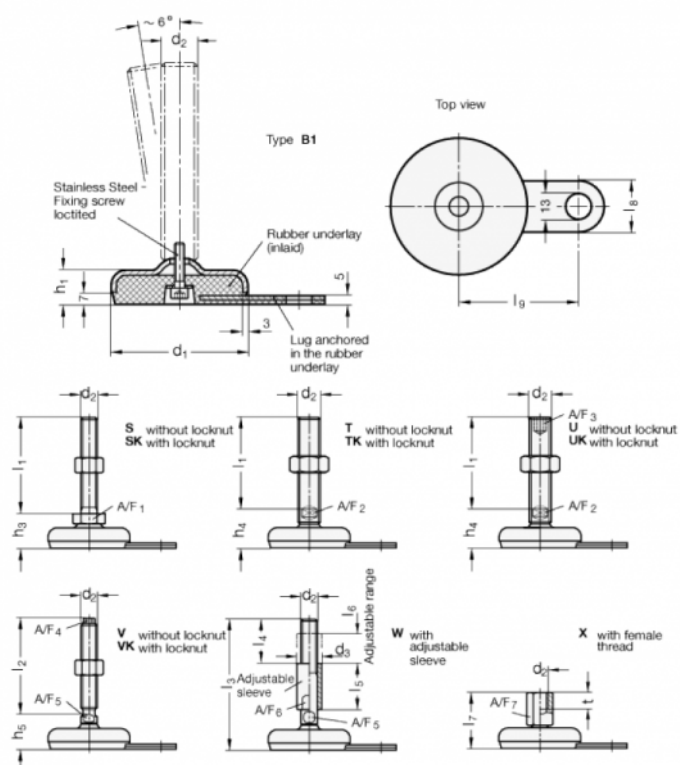

Data Sheet

Article number: 203380M16200B1U

Description: E+G levelling foot
GN 33-80-M16-200-B1-U, Stainless steel

Note: U Without nut, Hexagon socket at the top, Wrench flat at the bottom

Measures

A/F2 = 12

I9 = 70

A/F3 = 8

d1 = 80

d2 = M16

h1 = 18

h3 = 34

l1 = 200

l8 = 30